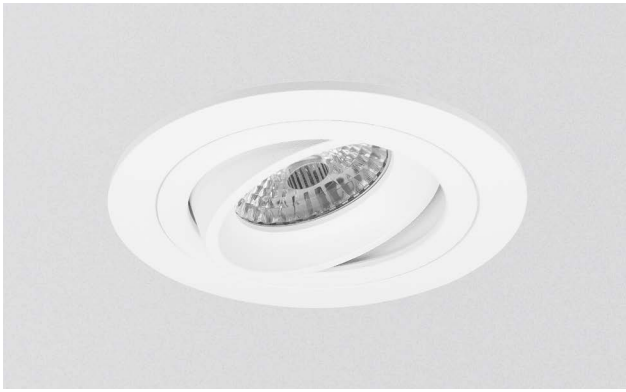

ALPHA LED GU10 SPOT

PRAGMALUX
PROFESSIONAL LIGHTING

3 PRAGMALUX
YEAR
WARRANTY

KEY FEATURES

- High quality recessed spot made of aluminum
- 360° rotatable and 40° tiltable
- Removable inner ring for easy installation
- Powder coating finish

IP20 IK02 GU10 220V
230V

DIMENSIONS

25 mm

COLORS

ACCESSORIES

IP65 Kit round
4608129

Blade clips
4607849

COMPATIBLE LAMPS

GU10 LED LED module

OPTIONS

SPECIFICATIONS

ITEM CODE	DESCRIPTION	EQUIVALENT	COLOR
4600161	Alpha MR16 Spot White Ø92mm Cutout Ø80mm 40° Tilttable (Incl. GU10 Fitting)	50W HAL	White
4600178	Alpha MR16 Spot Black Ø92mm Cutout Ø80mm 40° Tilttable (Incl. GU10 Fitting)	50W HAL	Black
4600154	Alpha MR16 Spot Aluminum Ø92mm Cutout Ø80mm 40° Tilttable (Incl. GU10 Fitting)	50W HAL	Brushed Alu
4600185	Alpha MR16 Spot Nickel Ø92mm Cutout Ø80mm 40° Tilttable (Incl. GU10 Fitting)	50W HAL	Nickel
4608266	Alpha MR16 Spot Gold Ø92mm Cutout Ø80mm 40° Tilttable (Incl. GU10 Fitting)	50W HAL	Gold
4604503	Alpha MR16 Spot Gold Ø92mm Cutout Ø80mm 40° Tilttable (Incl. GU10 Fitting)	50W HAL	Black/Gold

TECHNICAL DATA

ELECTRICAL DATA	
Voltage (V)	220-240
Frequency (Hz)	50/60
Max. Power (W)	50
Operating mode	GU10 fitting (included)
Electrical connection	2x 0.75mm ² wire
COLORS & MATERIALS	
Color (Housing)	White, Black, Aluminum, Nickel, Gold
Material (Housing)	Aluminum